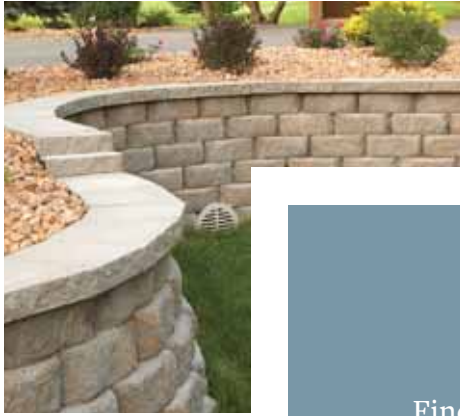

*Actual size & color may vary.
Check with your local provider for availability and pricing.*

SHAPES & SIZES

TURFSTONE

15 ¾ x 23 ⅝ x 3 ⅞

PERMEABLE PAVERS

Permeable Pavers allow the movement of stormwater through the surface, reducing runoff and improving water quality by filtering pollutants. Learn more at [Beldgard.com/permeable](http://Belgard.com/permeable).