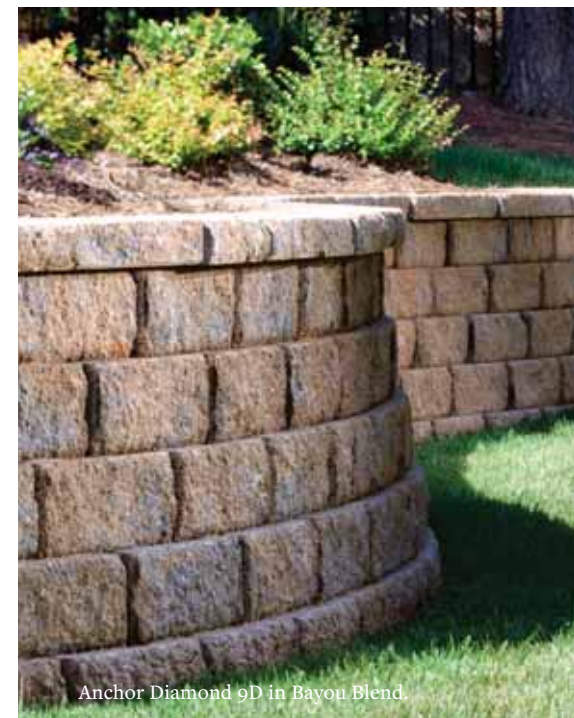

Anchor Diamond 9D in Llano Blend.

Anchor Diamond 9D in Bayou Blend.