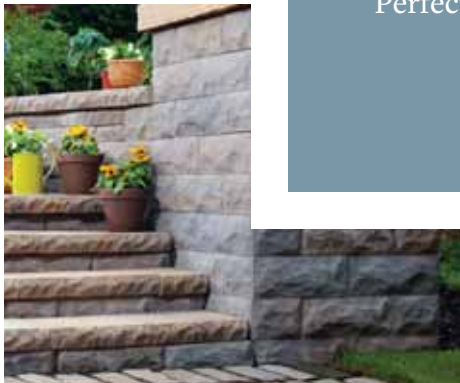

Find Your
Perfect Product