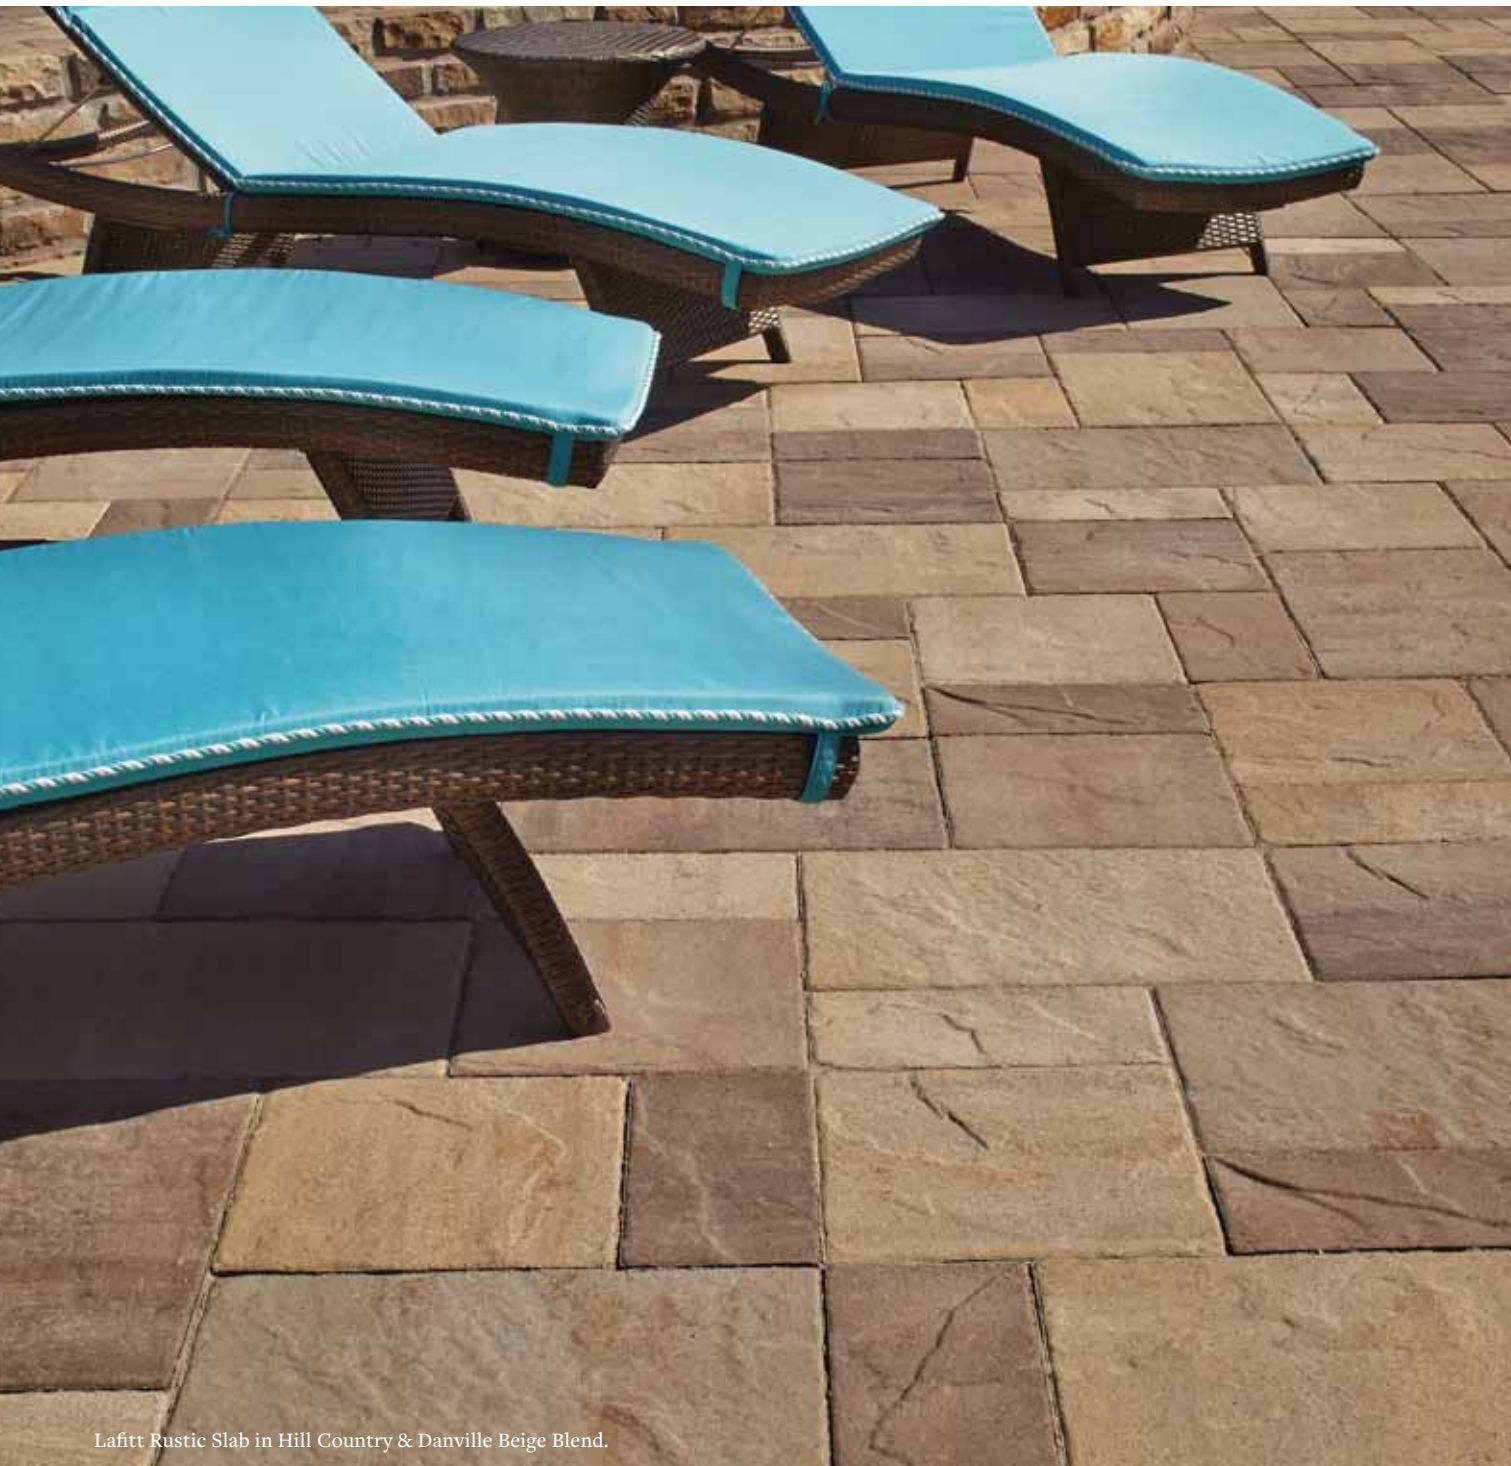

Lafitt Rustic Slab in Danville Beige.

Lafitt Rustic Slab in Hill Country & Danville Beige Blend.