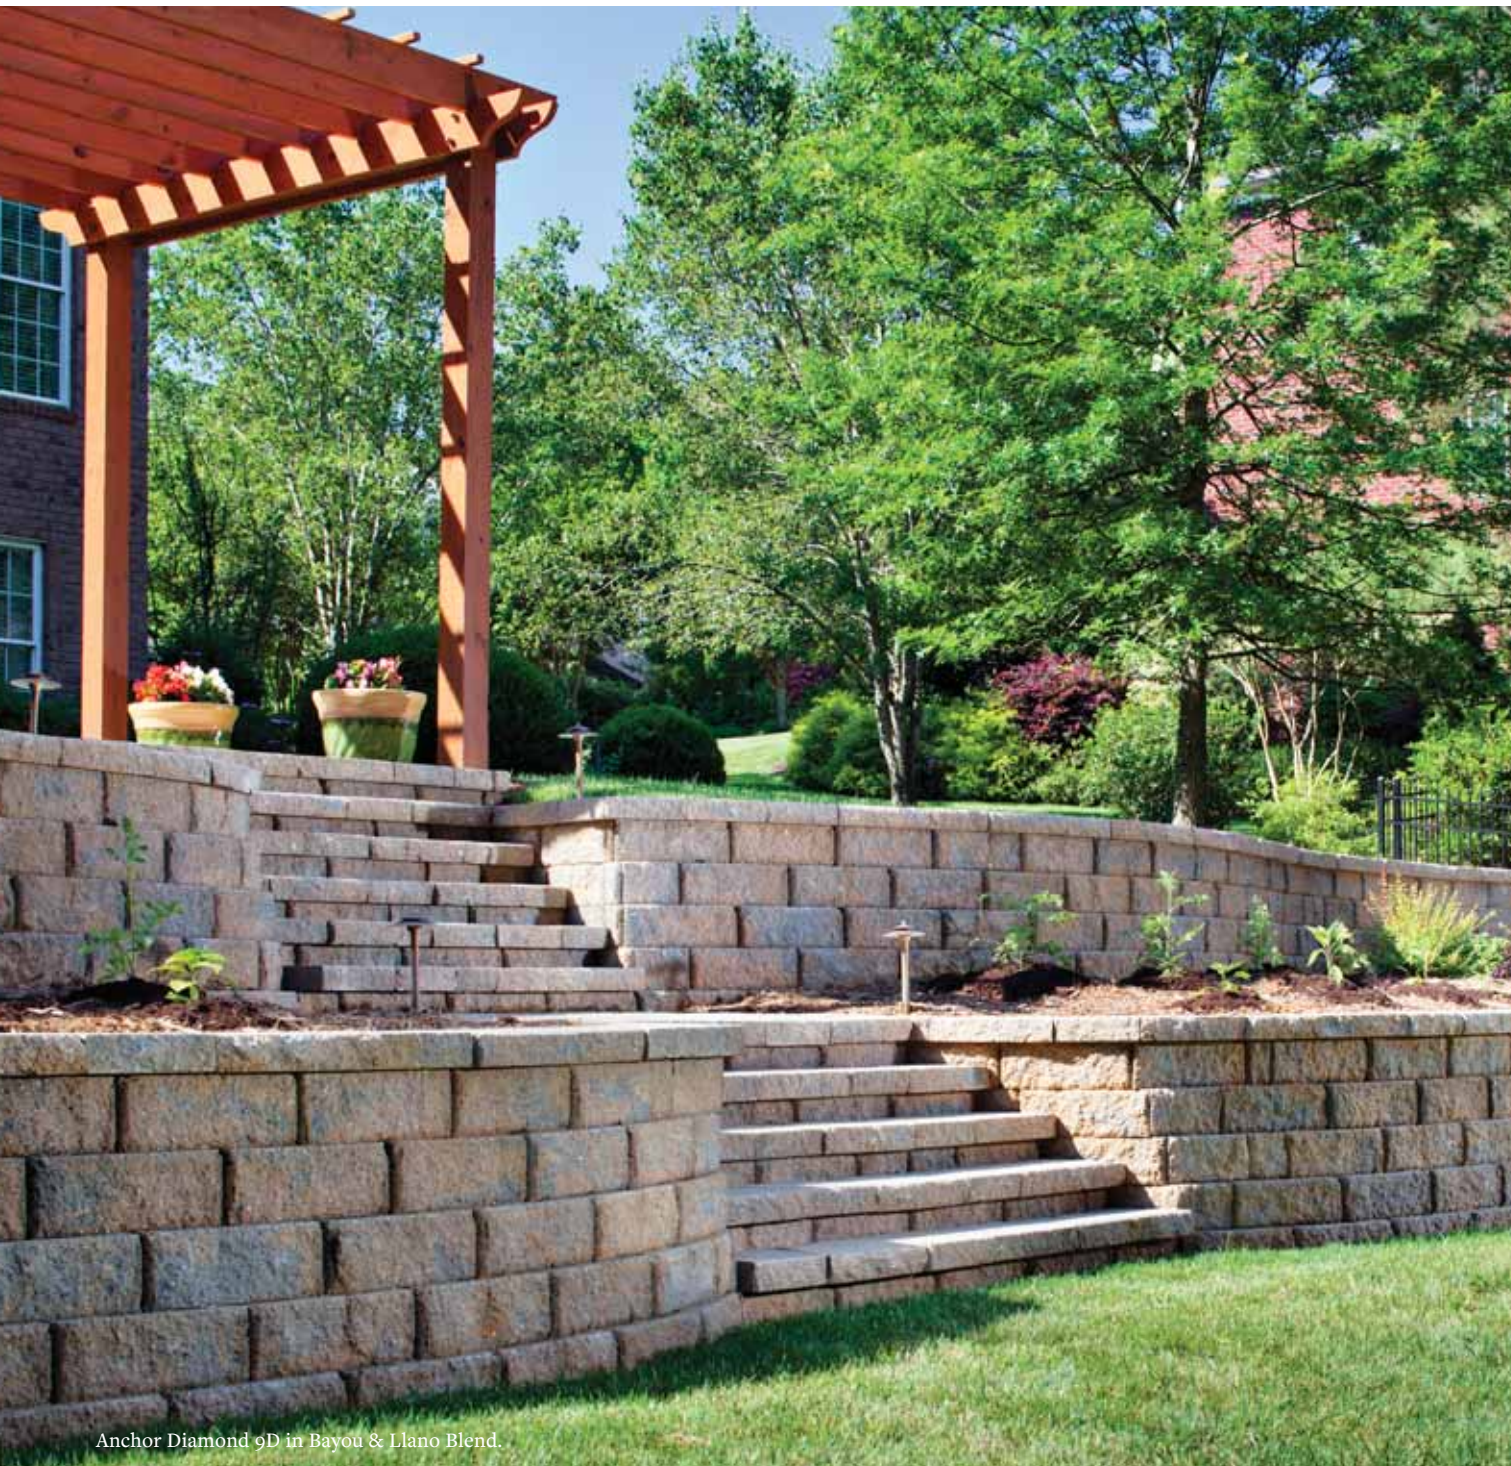

Anchor Diamond 9D in Llano Blend.

Anchor Diamond 9D in Bayou & Llano Blend.