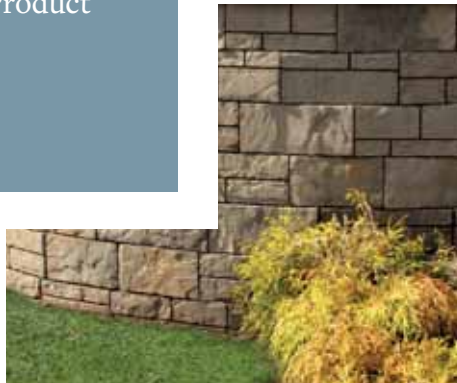

Find Your
Perfect Product