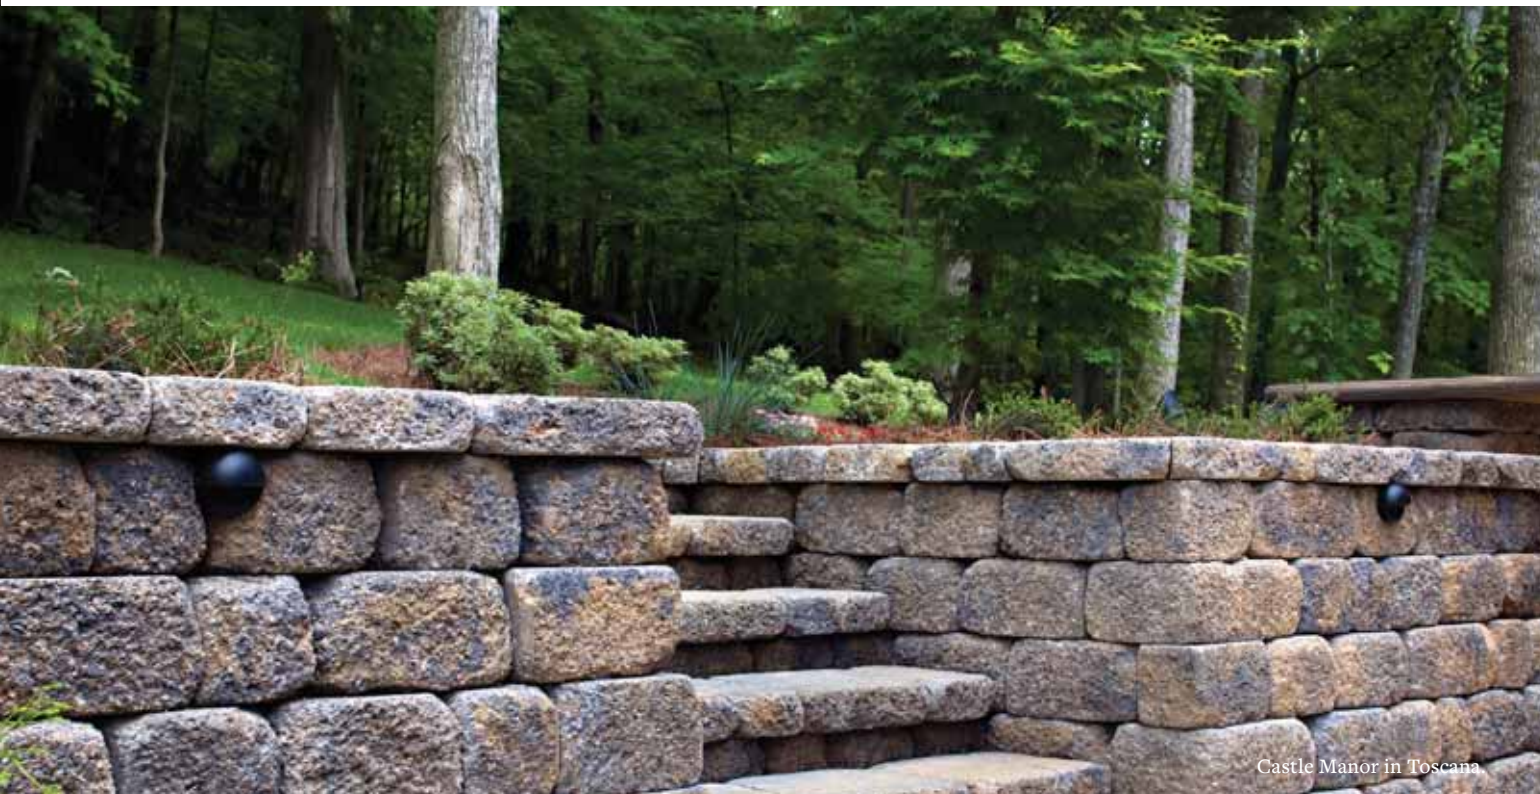

Eco Dublin in Fossil Beige.
Belgard Elements Brighton Fireplace.

Castle Manor in Toscana