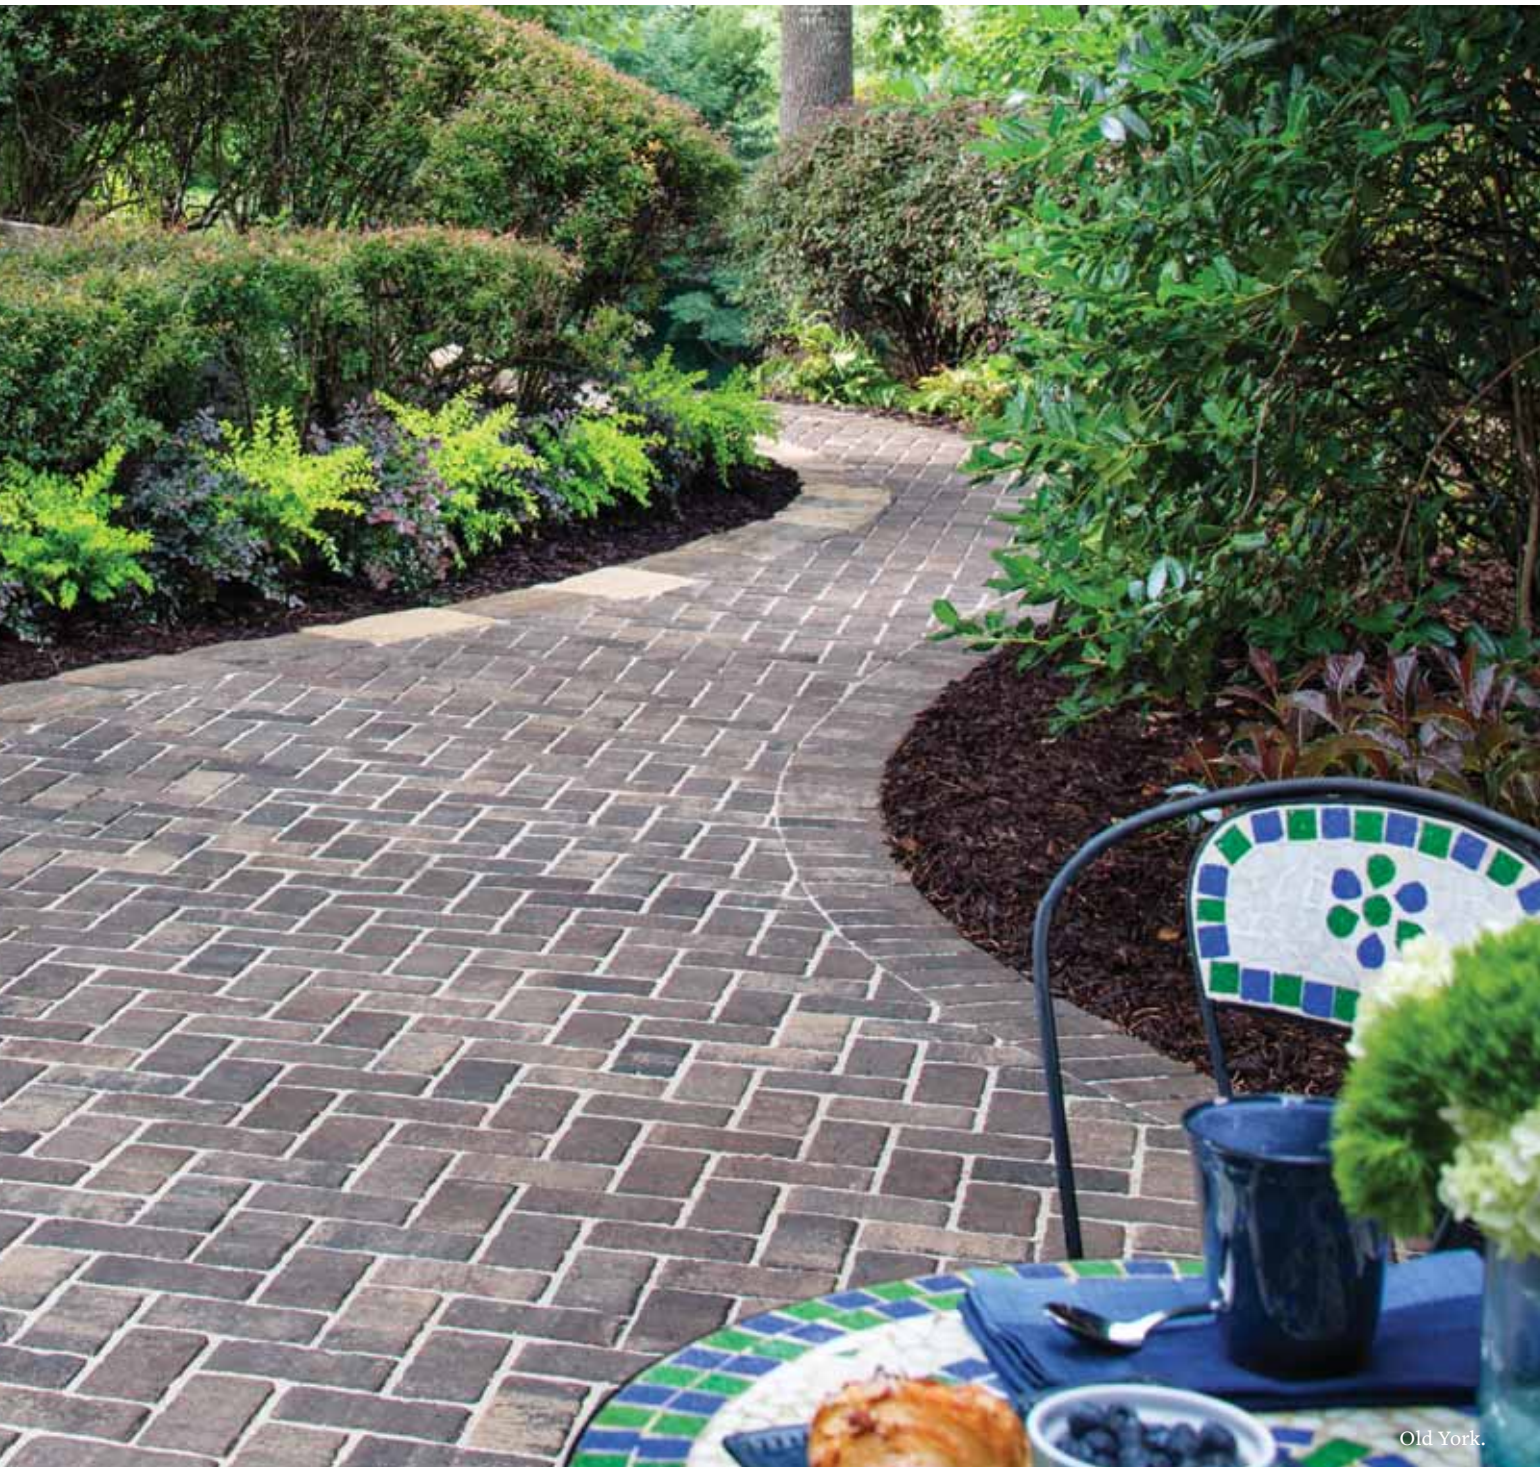

Eco Dublin in Danville Beige & Fossil Beige.

Old York.

Walkways