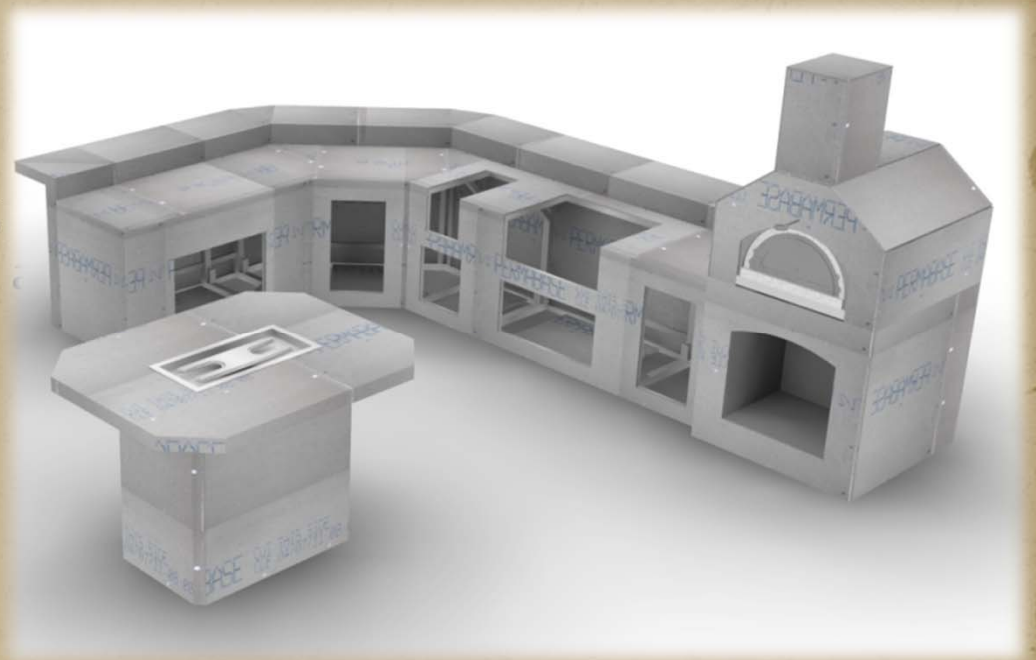

# What Are Atlas MODS<sup>®</sup> ?

- Welded Aluminum or Steel Frames w/ PermaBase Exterior
- Designed for 1-2" Thick Veneers
- Installed by Hand – self aligning bolts. All you need is a socket set, crowbar and an 8' level
- Kitchen Cabinets
- Brick Ovens
- Fireplaces
- Fire Pits
- Fire Tables
- Water Features
- Endless Possibilities for Finishes!