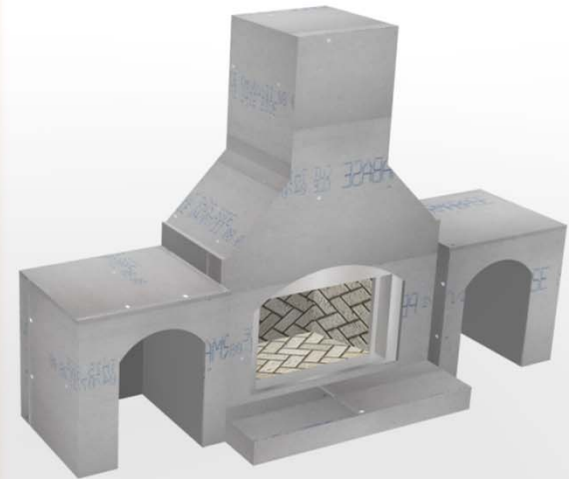

Savannah Collection – Fireplace Set