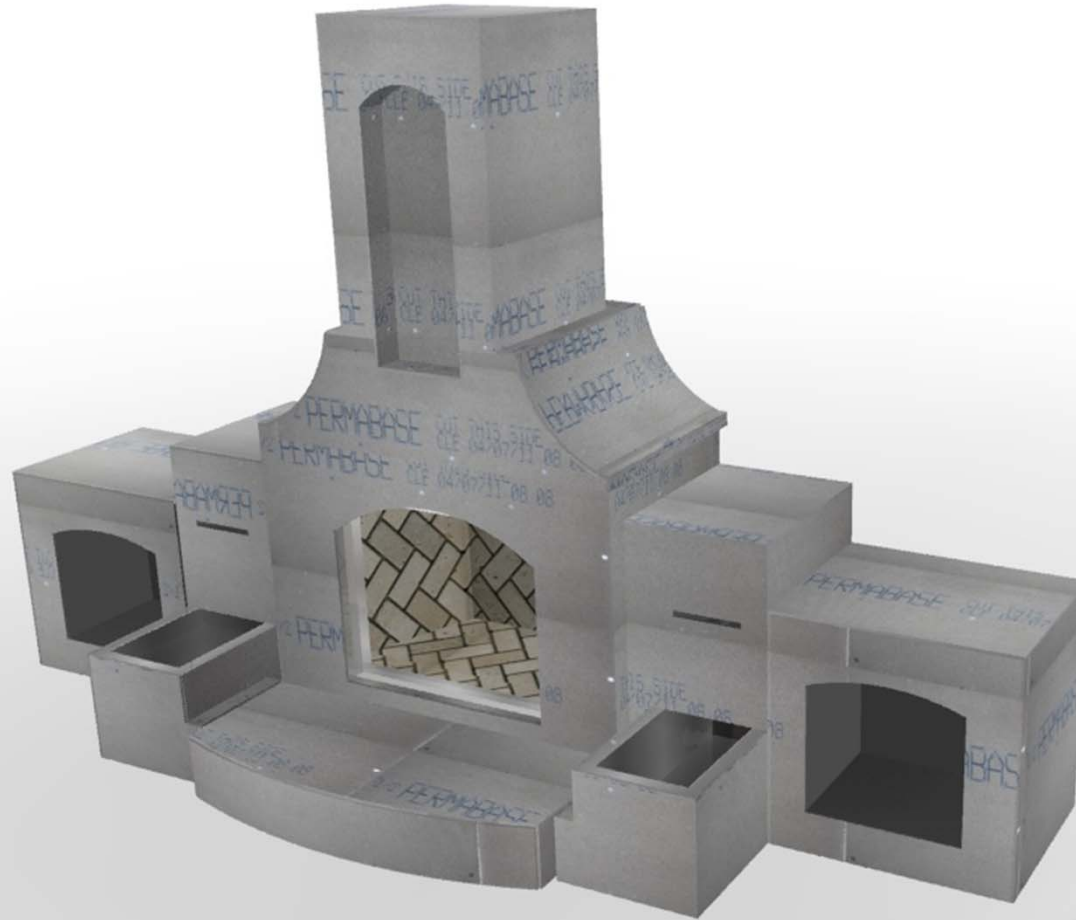

Charleston Collection - Fireplace Set