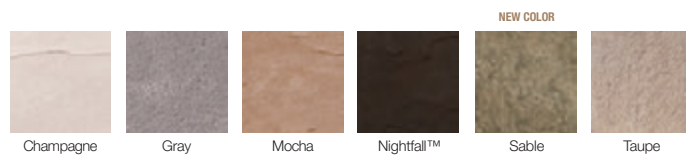

## Watertable/Sill

Beautiful and functional; designed to add the finishing touch on any wainscot application.

SHOWN: SABLE ALSO AVAILABLE: CHAMPAGNE, GRAY, MOCHA, NIGHTFALL™ AND TAUPE  
2 1/2" x 18" x 3"

### COLORS

NEW COLOR

Champagne

Gray

Mocha

Nightfall™

Sable

Taupe