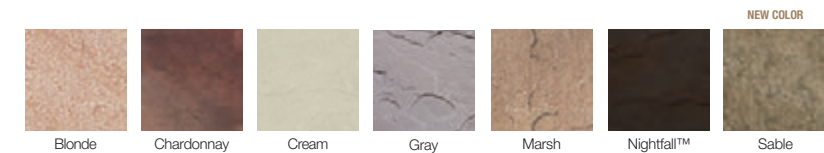

Hearthstone

Create harmony in the home with an elegant, all-encompassing match.

SWATCH: CHARDONNA ALSO AVAILABLE: BLONDE, CREAM, MARSH, NIGHTFALL™ AND SABLE
6" x 22" x 2 5/8"

All hearthstone products are available in the following

COLORS