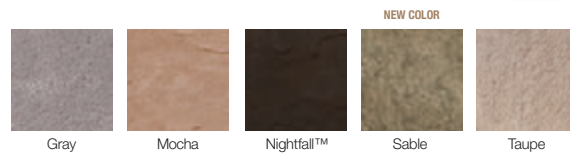

All electrical box products are available in the following

COLORS

NEW COLOR