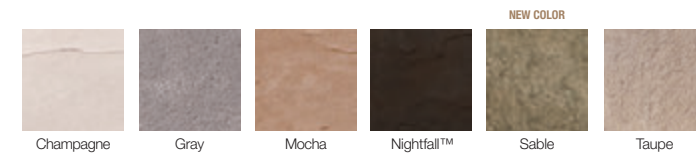

### Flat Textured Capstone

SHOWN: GRAY ALSO AVAILABLE: CHAMPAGNE, MOCHA, NIGHTFALL™, SABLE AND TAUPE  
10" x 20", 12" x 20"  
2" thickness

### Flagstone Sloped Wall Cap

SHOWN: SABLE ALSO AVAILABLE: CHAMPAGNE, GRAY, MOCHA, NIGHTFALL™ AND TAUPE  
12" x 20", 16" x 20"  
2" - 2 3/4" thickness at peak

All products on these pages are available in the following **COLORS**