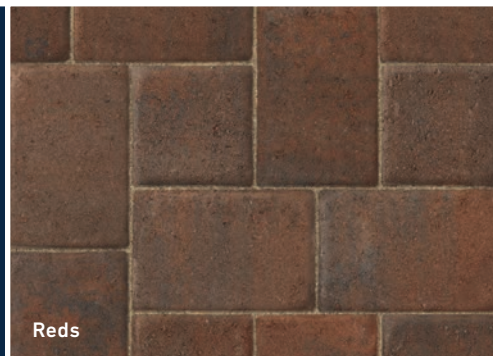

1 COLORS

Pavers come in neutral and natural tones such as grays, tans, reds, ivories and blends of each. They can work to complement or harmonize with your existing color schemes. Pick what you love, but also understand your vision so you pick tones with intent.