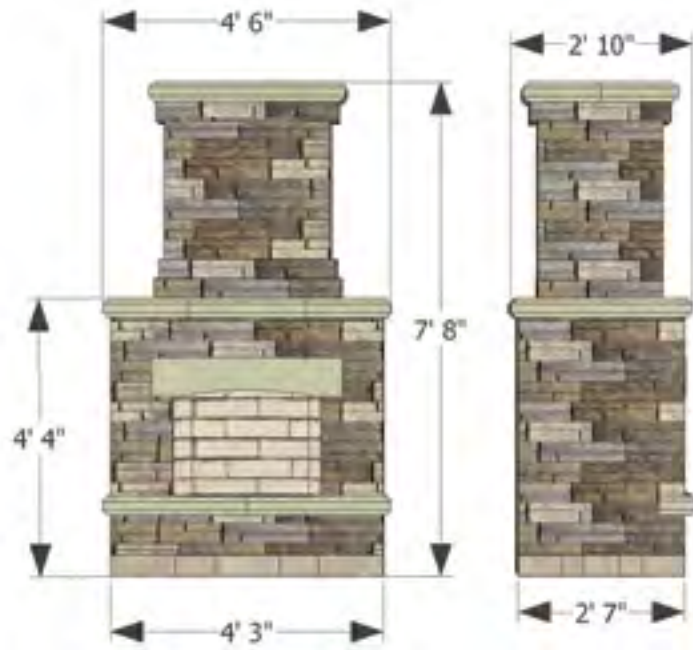

13140020

Bordeaux Wood Boxes (Pair)

Colors: Lamina Sienna/Cordova Stone Midnight

Approximate Weight:

3070 lbs.

Rough Dimensions:

2' 1 1/4"D x 3' 3"W x 3' 1"H

BORDEAUX