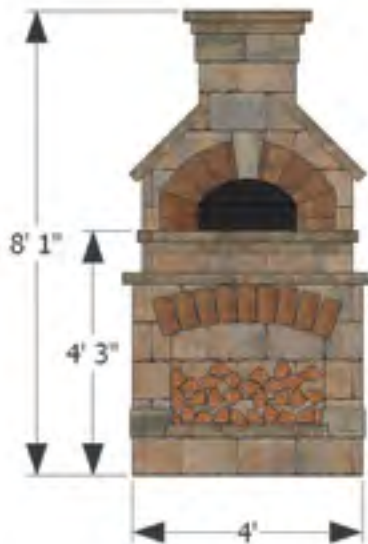

GRILL ISLAND INCLUDES

- Napoleon 5 Burner Grill
- Stainless Steel Cooking Grids
- i-Glow Backlit Control Knobs
- Rear Infrared Rotisserie Burner
- 760 sq. in. of cooking surface
- Up to 66,000 BTU
- Requires 110v outlet
- Napoleon 30" Stainless Steel Double Doors

* Hoses not included, recommended hard-piped installation.