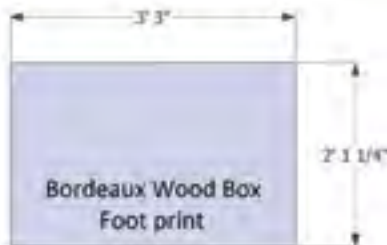

13140020

Bordeaux Wood Boxes (Pair)

Colors: Lamina Sienna/Cordova Stone Midnight

Approximate Weight:

3070 lbs.

Rough Dimensions:

2' 1 1/4"D x 3' 3"W x 3' 1"H

BORDEAUX