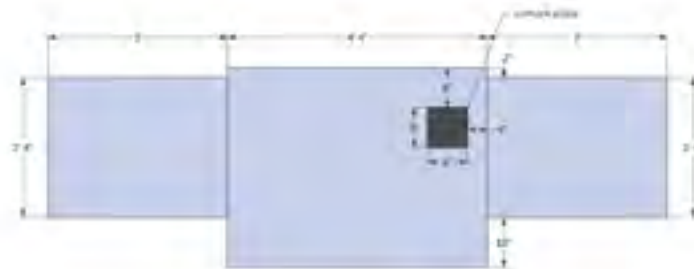

Rough Dimensions:

2' 4"D x 2' 8"W x 2' 11"H