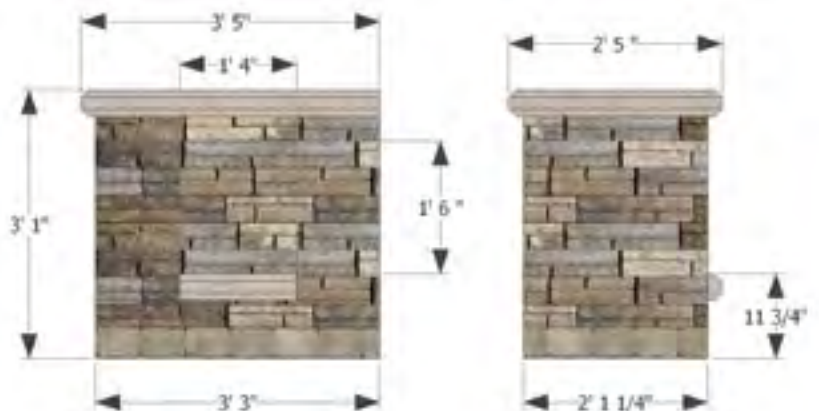

13140020

Bordeaux Wood Boxes (Pair)

Colors: Lamina Sienna/Cordova Stone Midnight

Approximate Weight:

3070 lbs.

Rough Dimensions:

2' 1 1/4"D x 3' 3"W x 3' 1"H

BORDEAUX