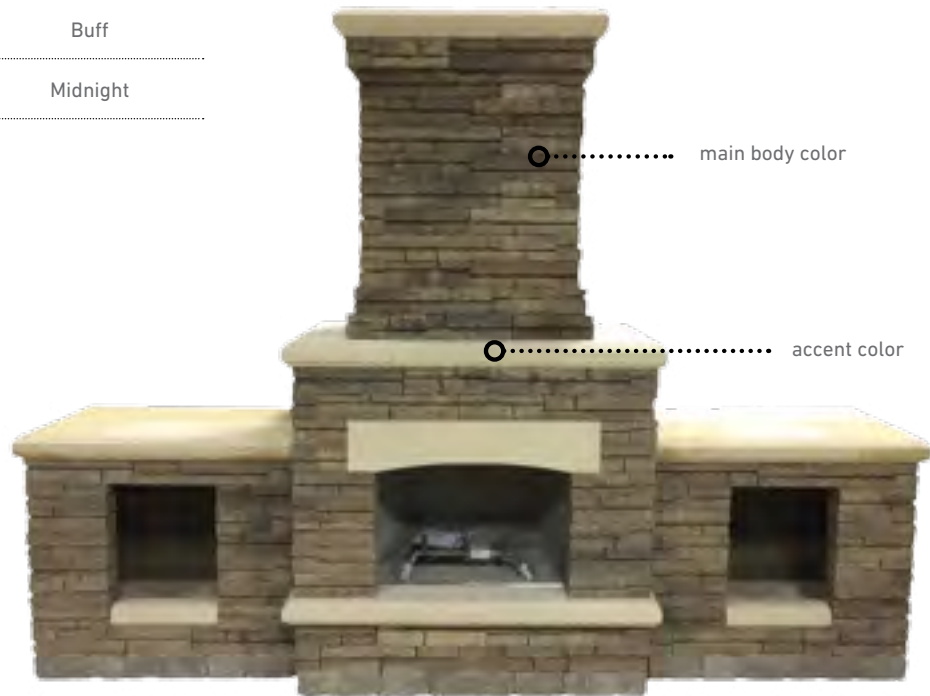

FIREPLACE

Rough Dimensions:
2' 7"D x 4' 3"W x 7' 8"H

WOOD BOXES

Rough Dimensions:
2' 1 1/4"D x 3' 3"W x 3' 1"H

SIENNA

BUFF

MIDNIGHT

Belgard® Elements Collection™
EASY COMPARISON