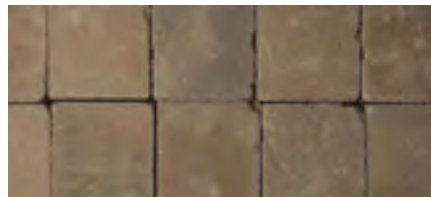

AVAILABLE COLORS**

MAIN BODY	ACCENT
Gascony Tan	Ashbury Haze
Cotswold Mist	Brookstone Slate

GASCONY TAN