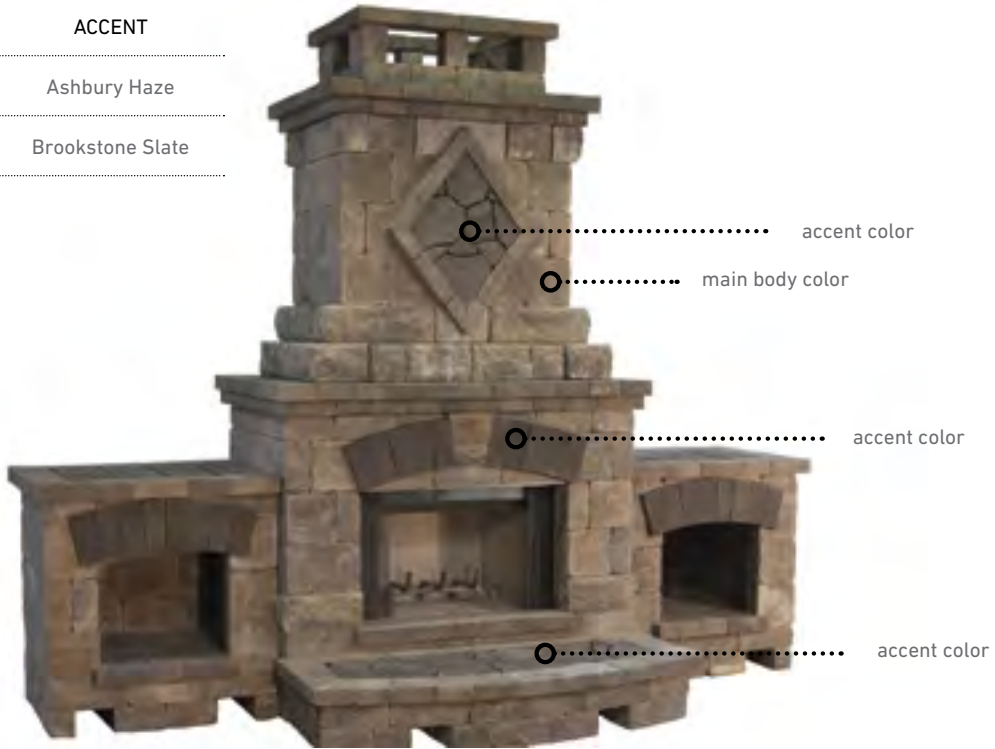

BRISTOL

AVAILABLE COLORS

MAIN BODY	ACCENT
Gascony Tan	Ashbury Haze
Cotswold Mist	Brookstone Slate

FIREPLACE

Rough Dimensions:
3'D x 5'W x 9' 3"H

WOOD BOXES

Rough Dimensions:
2' 4"D x 3'W x 3' 3"H

ARCHED HEARTH

Rough Dimensions:
2'D x 5'W x 11"H