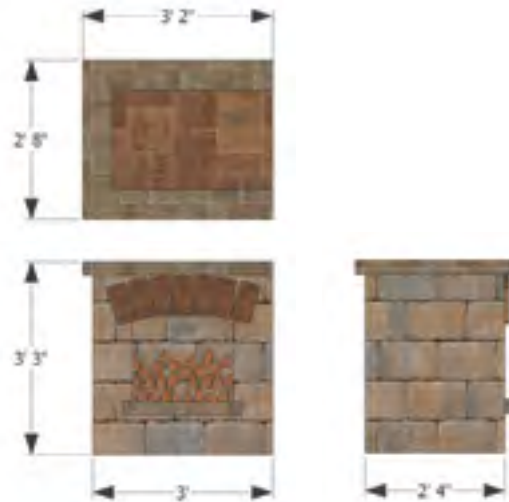

70580309

Bristol Arched Hearth
Colors: Weston Cotswold Mist/Arbel Brookstone Slate

Approximate Weight:

1180 lbs.

Rough Dimensions:

2'D x 5'W x 11"H

*Two stock color combinations.

BRISTOL