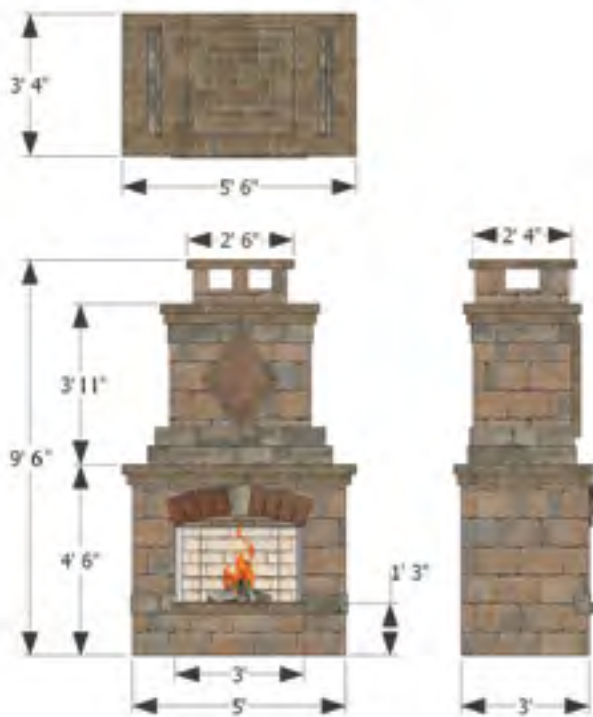

70580309

Bristol Arched Hearth
Colors: Weston Cotswold Mist/Arbel Brookstone Slate

Approximate Weight:

1180 lbs.

Rough Dimensions:

2'D x 5'W x 11"H

*Two stock color combinations.

BRISTOL