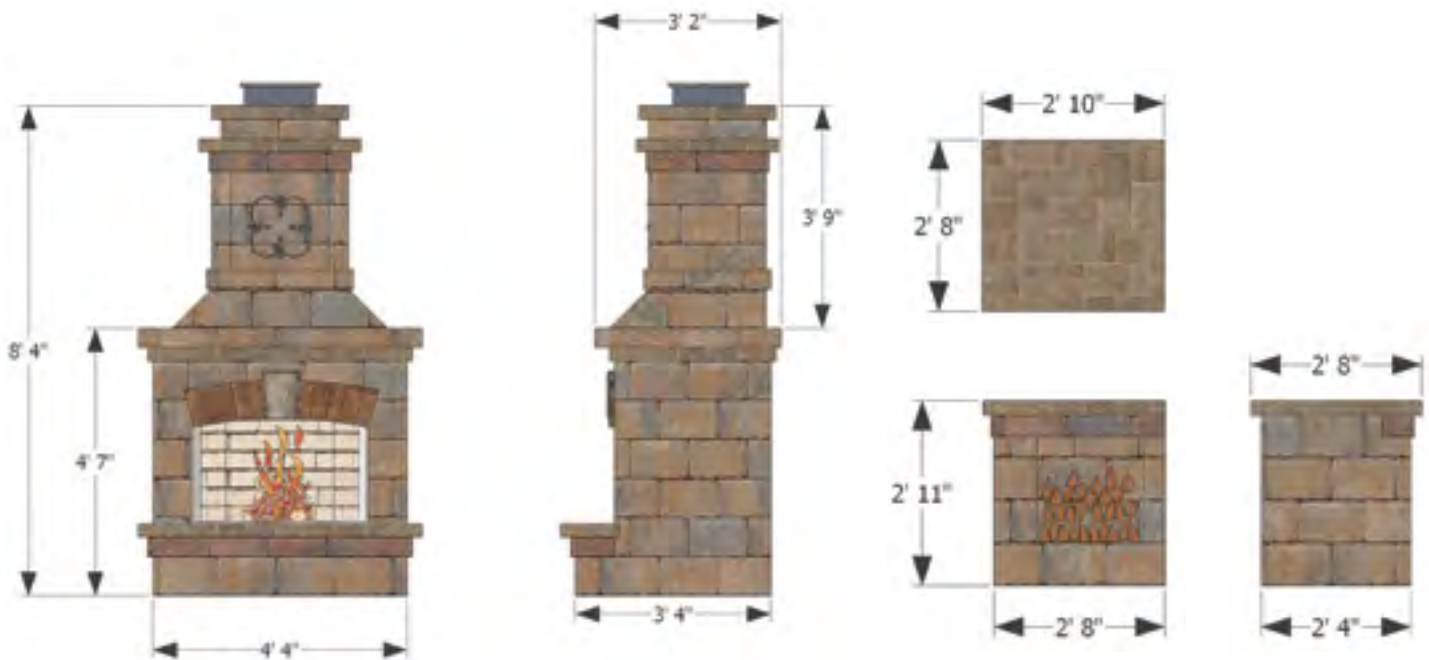

Approximate Weight Per Pair:

3200 lbs.

Rough Dimensions:

2' 4"D x 2' 8"W x 2' 11"H

BORDEAUX

FIREPLACE & WOOD BOXES

SPECIFICATIONS

FIREPLACE