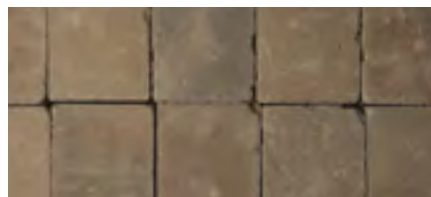

AVAILABLE COLORS**

MAIN BODY	ACCENT
Gascony Tan	Ashbury Haze
Cotswold Mist	Brookstone Slate

GASCONY TAN